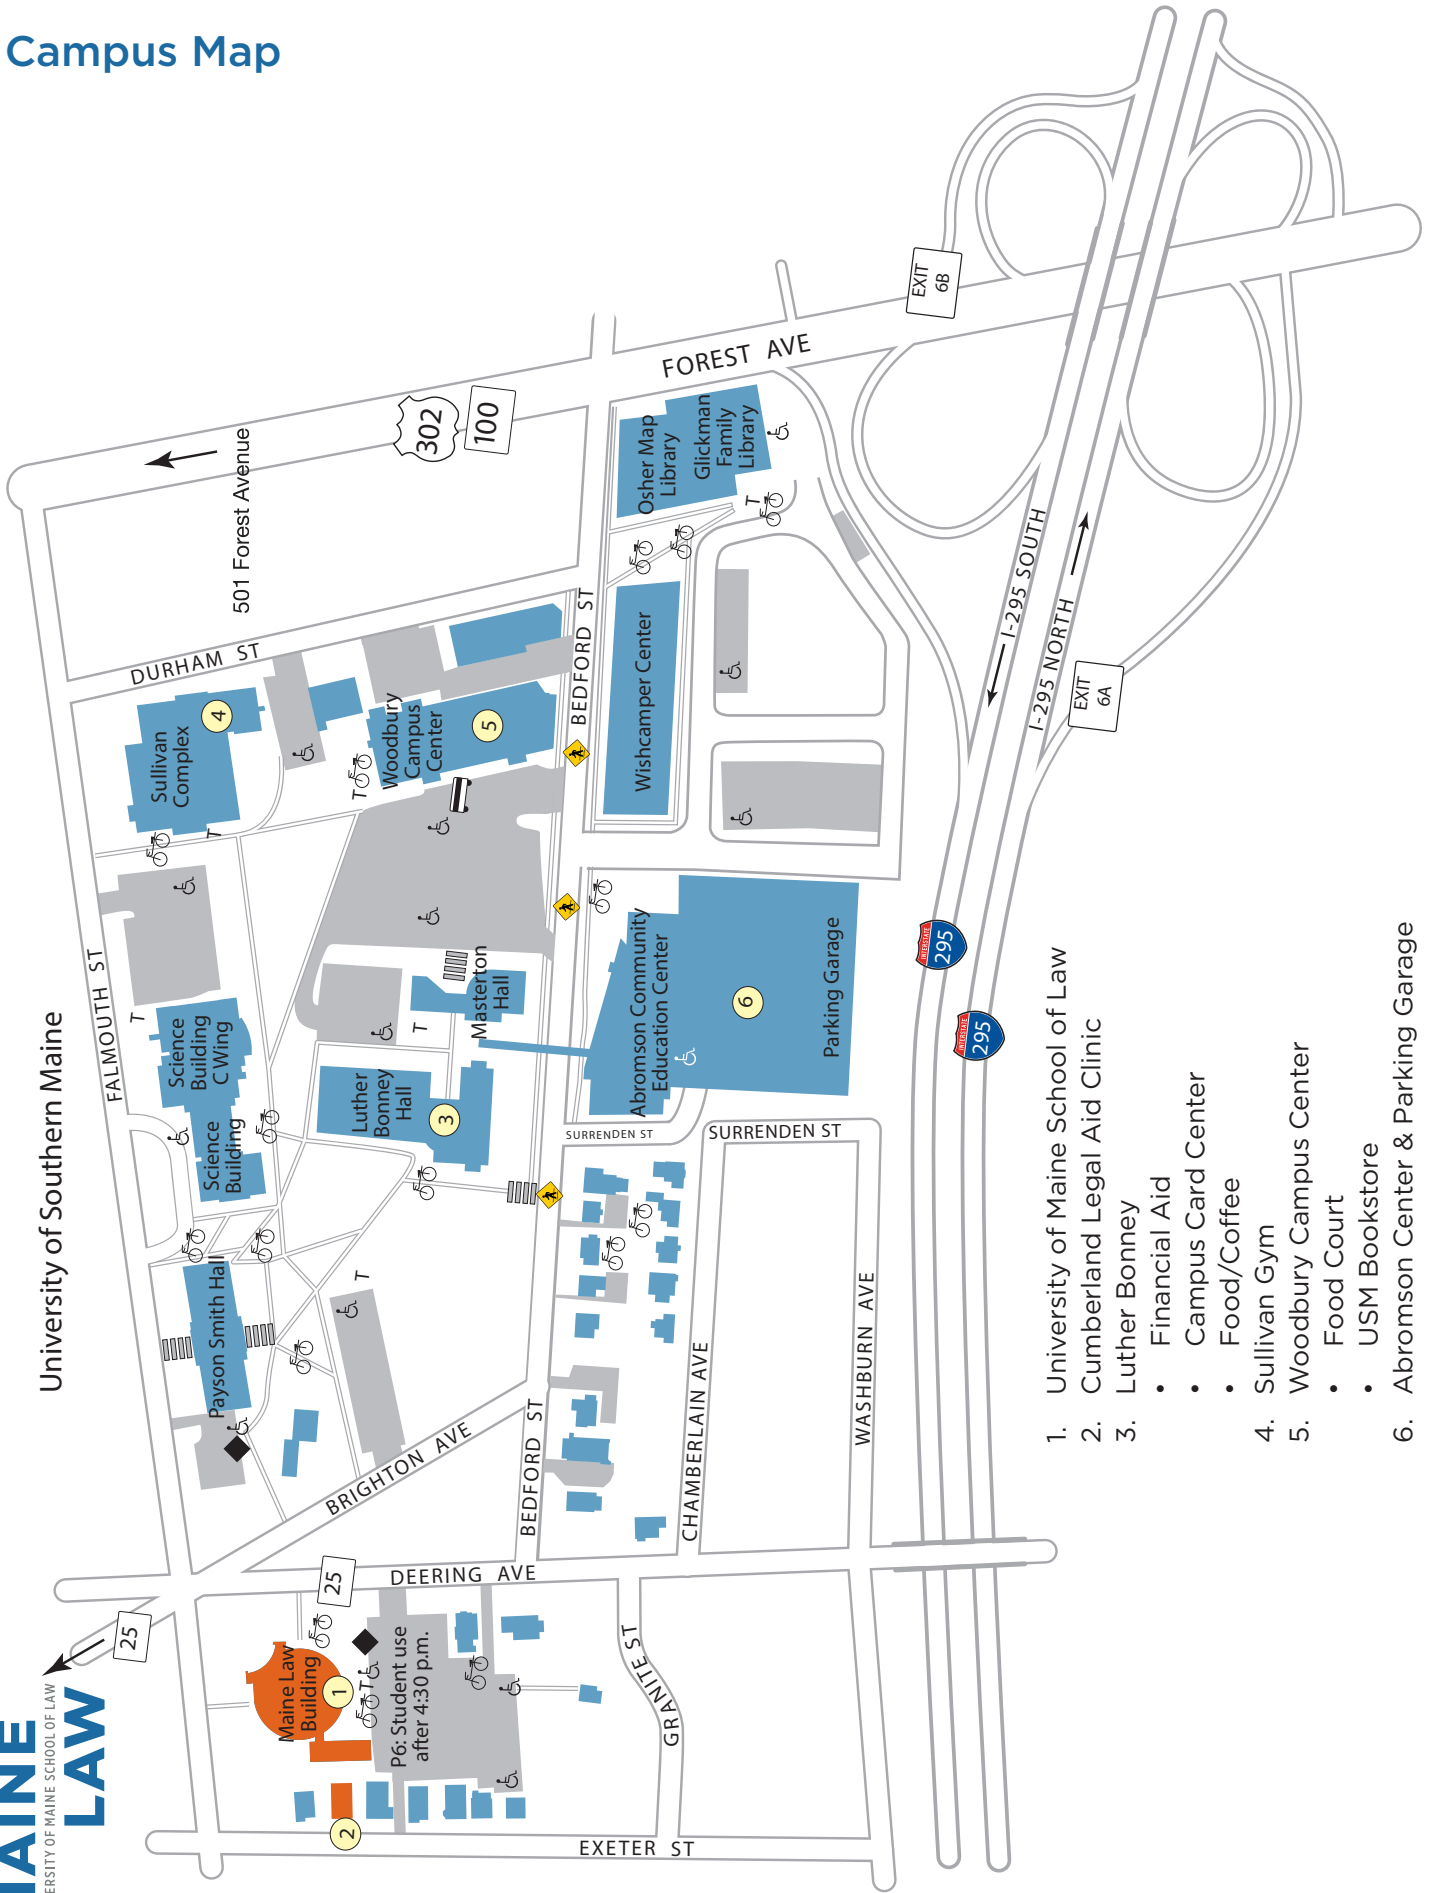

# Campus Map

University of Southern Maine

1. University of Maine School of Law
2. Cumberland Legal Aid Clinic
3. Luther Bonney
  - Financial Aid
  - Campus Card Center
  - Food/Coffee
4. Sullivan Gym
5. Woodbury Campus Center
  - Food Court
  - USM Bookstore
6. Abromson Center & Parking Garage